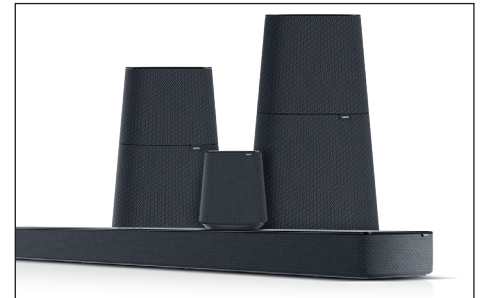

Expandable ecosystem.

The Loewe multi.room amp is part of an extensive ecosystem of audio products within the Loewe klang system, supporting numerous audio streaming services and sources.

Expand the audio setup with compatible products, system components and AoD content, creating a comprehensive and customized audio experience that suits any unique preferences and needs – whether for multiroom audio or multichannel home cinema or even both seamlessly at the same time!