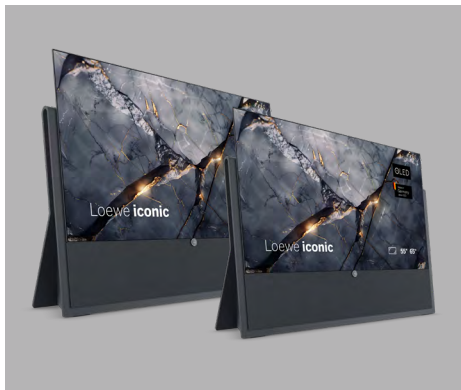

Choose your size: 65" or 55" OLED

Choose between two display sizes as you please.

Display sizes 65-inch and 55-inch, fitting for different sized living spaces.

All Loewe OLED televisions benefit from Dolby Vision and an individual calibration.

Exclusive colour variant. For the perfect living ambience.

Express yourself.

Loewe iconic blends seamlessly into your existing living ambience, turning it into an artful, gallery-like living space. The exclusive colour scheme is deliberately selected to enhance the unique charm of the design TV model.

Choose between the monochromatic colour options of graphite grey, pure white, bronze or give your design icon an exquisite touch of real stone with our colour options diamond dust, midnight marble or ivory sands. The solid and robust stone-like surface support the television and soundbar with ease.