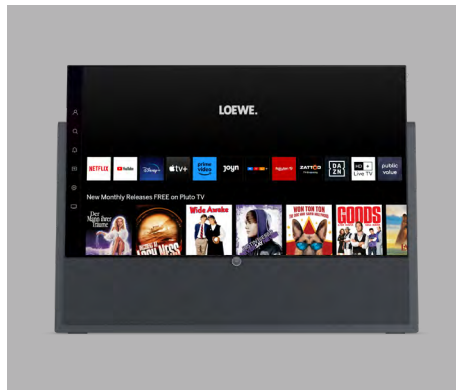

Choose your size: 65" or 55" OLED

Choose between two display sizes as you please.

Display sizes 65-inch and 55-inch, fitting for different sized living spaces.

All Loewe OLED televisions benefit from Dolby Vision and an individual calibration.