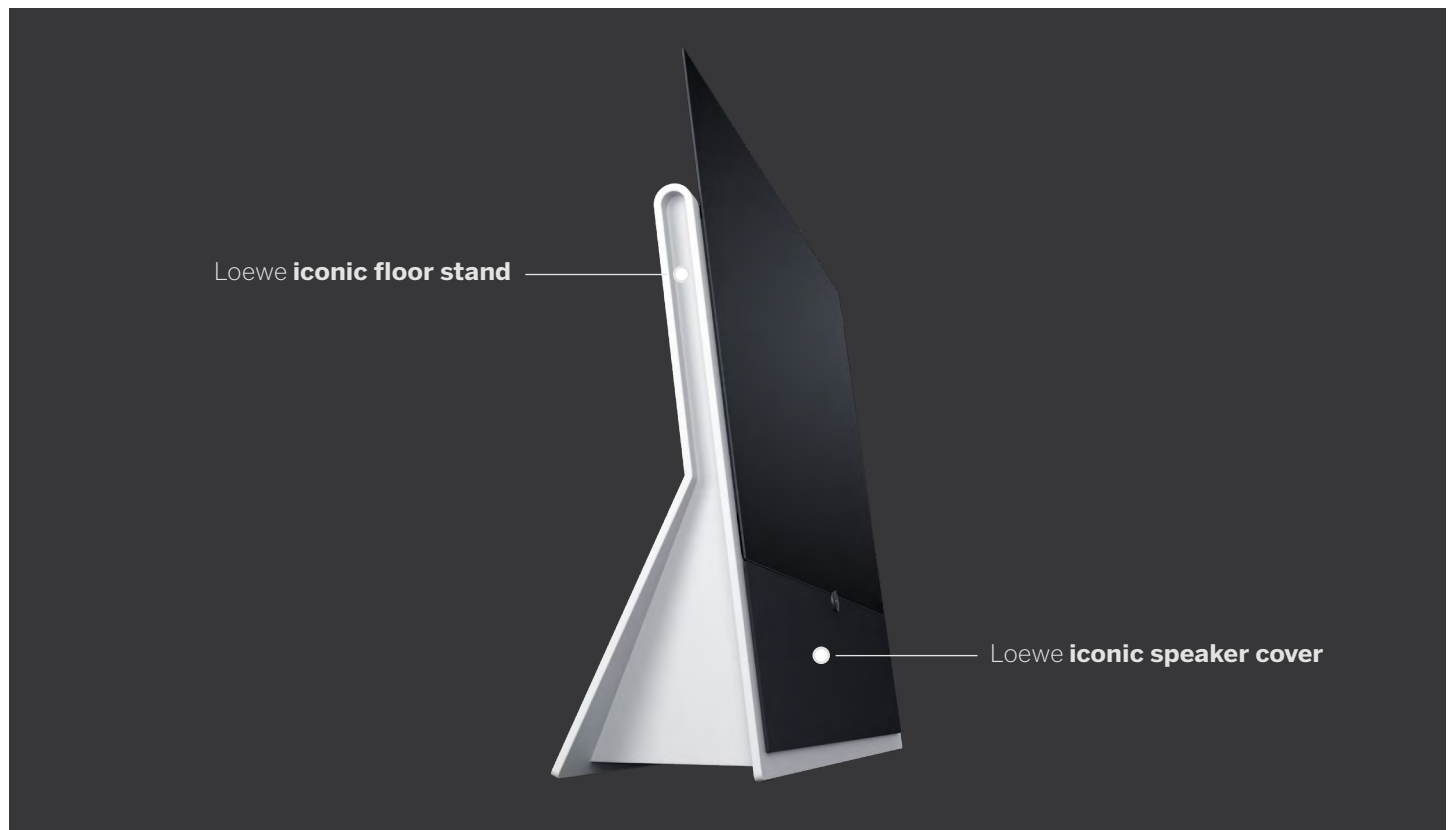

The 360° design turns the Loewe iconic into a design sculpture that you can place anywhere in the room. The multitude of customization options make the Loewe iconic your personal design statement.

iconic floor stand:

black

bronze

Loewe **iconic** collection

Express yourself.

Individual configuration.

Display size

55 inch Ultra HD OLED

[]