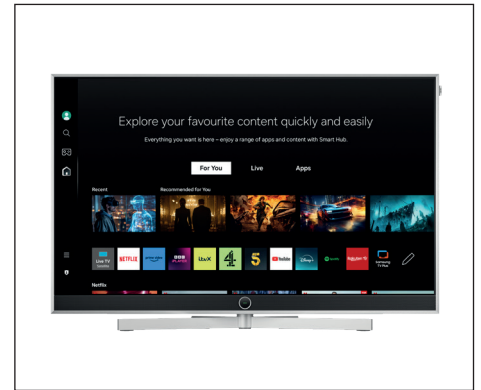

Tizen OS

The premium Tizen OS version 8 is a most convenient and fast smart operating system. The app store offers an extra-large selection of smart apps and a rich variety of video-on-demand services, including e.g. Netflix, YouTube, Disney+ and more.

The system is also compatible with advanced networking features: The support of broad-used dlna, Miracast and others allow comfortable content sharing and control via the home network.

Flexible connectivity with HDMI 2.1 including Ultra HD @ 144 Hz VRR ensures full support of latest game consoles on all four HDMI inputs.