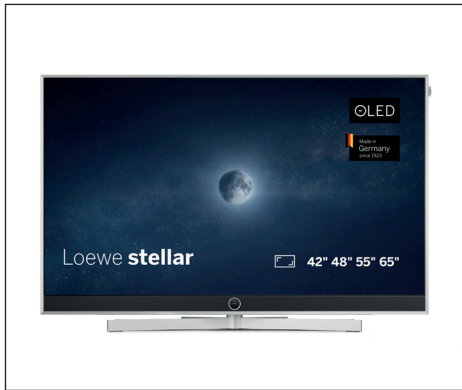

# Loewe **stellar**

The craft design TV with Loewe dual channel dr+

- High performance OLED module designed, engineered and tailored by Loewe in Kronach
- Dual channel dr+ system with double triple tuner and SSD for multi view and multi recording
- Full support of 4x HDMI 2.1 and Ultra HD @ 144 Hz VRR for high-speed gaming
- Rich variety of smart streaming apps and VOD services with Tizen OS
- Powerful integrated sound bar for superior audio performance
- Optional ultra-slim wall mount or motorized floor stand
- Sophisticated design with real materials and magic moments of light and motion

# Loewe stellar

The craft design TV with Loewe dual channel dr+